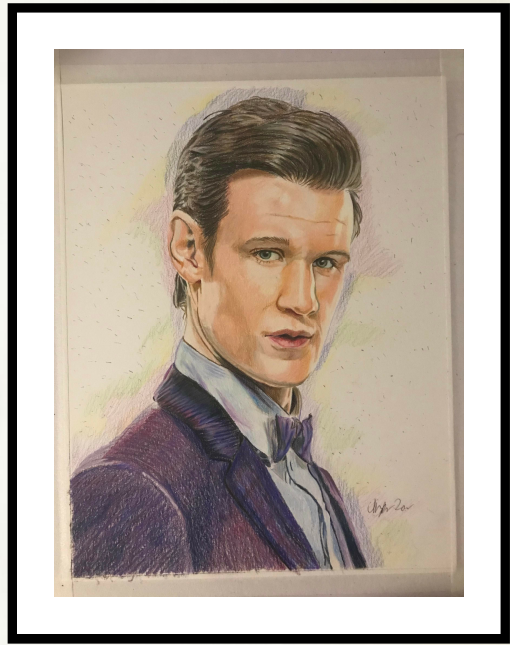

Charity Low
PAINTING

PROFILE

Maleficent Fan Art

Painting: by Charity Low

Size: 11.00" W x 14.00" H

It was painted with professional Acrylic On Paper

Iron Man Fan Art

Painting: by Charity Low

Size: 11.00" W x 14.00" H

It was painted with professional Acrylic On Paper

11th Doctor from Doctor Who Fan Art

Painting: by Charity Low

Size: 11.00" W x 14.00" H

It was painted with professional Acrylic On Paper